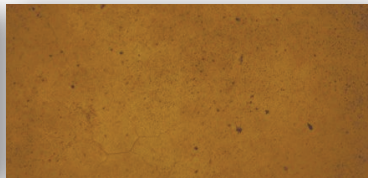

SunStain SunDye

Exterior/Interior

■ **Light Gray**

■ **Medium Gray**

■ **Dark Gray**

■ **White**

■ **Light Buff**

■ **Buff**

■ **Lime**

■ **Teal**

■ **Raw Sienna**

■ **Caramel**

■ **Dark Walnut**

■ **Chocolate Brown**

■ **Glacier**

■ **Forest Green**

■ **Burnt Sienna**

■ **Egg Plant**

■ **Dixie Red**

■ **Sand**

■ **Turquoise**

■ **Saddle Brown**

■ **Old English Red**

■ **Gold**

■ **Green**

■ **Midnight Black**

*Colors shown are approximate. Colors will vary depending on substrate color and amount of material applied.

Description & Key Benefits

SUNDEK offers 24 SunDye colors ranging from rich earth tones to vibrant, vivid color. SunDye is a translucent, UV stable dye, formulated using a color that is designed to penetrate interior and exterior cementitious surfaces. These fast and affordable dyes are water soluble and can be used with our SUNDEK overlay systems as well as a stand-alone coloring system on existing, plain, or stamped concrete.