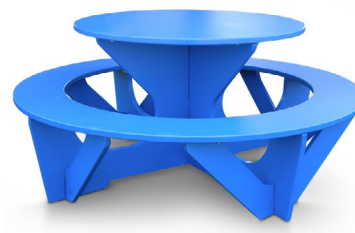

Products

Watertables

Garbage receptacles

Play Equipment

Drinking Water Fountains

Materials

Metal

Wood

Plastics

Concrete

Available Colors*

Bone White

Pewter Grey

Peking Blue

Mojave Sand

Solutions by Design: We offer custom designs, styles, and colors.