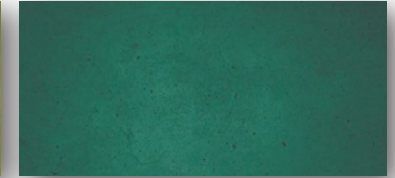

SunStain SunDye

Exterior/Interior

■ **Light Gray**

■ **Medium Gray**

■ **Dark Gray**

■ **White**

■ **Light Buff**

■ **Buff**

■ **Lime**

■ **Teal**

■ **Raw Sienna**

■ **Caramel**

■ **Dark Walnut**

■ **Chocolate Brown**

■ **Glacier**

■ **Forest Green**

■ **Burnt Sienna**

■ **Egg Plant**

■ **Dixie Red**

■ **Sand**

■ **Turquoise**

■ **Saddle Brown**

■ **Old English Red**

■ **Gold**

■ **Green**

■ **Midnight Black**

*Colors shown are approximate. Colors will vary depending on substrate color and amount of material applied.

Description & Key Benefits

SUNDEK offers 24 SunDye colors ranging from rich earth tones to vibrant, vivid color. SunDye is a translucent, UV stable dye, formulated using a color that is designed to penetrate interior and exterior cementitious surfaces. These fast and affordable dyes are water soluble and can be used with our SUNDEK overlay systems as well as a stand-alone coloring system on existing, plain, or stamped concrete.