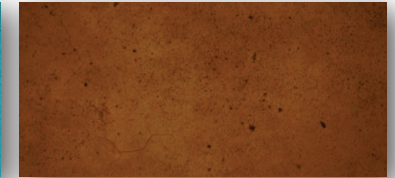

SunStain SunDye

Exterior/Interior

■ **Light Gray**

■ **Medium Gray**

■ **Dark Gray**

■ **White**

■ **Light Buff**

■ **Buff**

■ **Lime**

■ **Teal**

■ **Raw Sienna**

■ **Caramel**

■ **Dark Walnut**

■ **Chocolate Brown**

■ **Glacier**

■ **Forest Green**

■ **Burnt Sienna**

■ **Egg Plant**

■ **Dixie Red**

■ **Sand**

■ **Turquoise**

■ **Saddle Brown**

■ **Old English Red**

■ **Gold**

■ **Green**

■ **Midnight Black**

*Colors shown are approximate. Colors will vary depending on substrate color and amount of material applied.

Description & Key Benefits

SUNDEK offers 24 SunDye colors ranging from rich earth tones to vibrant, vivid color. SunDye is a translucent, UV stable dye, formulated using a color that is designed to penetrate interior and exterior cementitious surfaces. These fast and affordable dyes are water soluble and can be used with our SUNDEK overlay systems as well as a stand-alone coloring system on existing, plain, or stamped concrete.