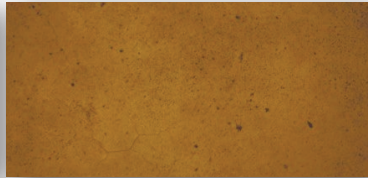

SunStain SunDye

Exterior/Interior

■ **Light Gray**

■ **Medium Gray**

■ **Dark Gray**

■ **White**

■ **Light Buff**

■ **Buff**

■ **Lime**

■ **Teal**

■ **Raw Sienna**

■ **Caramel**

■ **Dark Walnut**

■ **Chocolate Brown**

■ **Glacier**

■ **Forest Green**

■ **Burnt Sienna**

■ **Egg Plant**

■ **Dixie Red**

■ **Sand**

■ **Turquoise**

■ **Saddle Brown**

■ **Old English Red**

■ **Gold**

■ **Green**

■ **Midnight Black**

*Colors shown are approximate. Colors will vary depending on substrate color and amount of material applied.

Description & Key Benefits

SUNDEK offers 24 SunDye colors ranging from rich earth tones to vibrant, vivid color. SunDye is a translucent, UV stable dye, formulated using a color that is designed to penetrate interior and exterior cementitious surfaces. These fast and affordable dyes are water soluble and can be used with our SUNDEK overlay systems as well as a stand-alone coloring system on existing, plain, or stamped concrete.