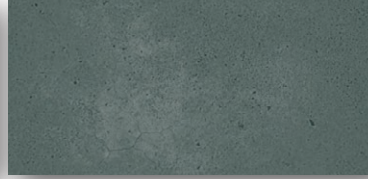

SunStain SunDye

Exterior/Interior

■ **Light Gray**

■ **Medium Gray**

■ **Dark Gray**

■ **White**

■ **Light Buff**

■ **Buff**

■ **Lime**

■ **Teal**

■ **Raw Sienna**

■ **Caramel**

■ **Dark Walnut**

■ **Chocolate Brown**

■ **Glacier**

■ **Forest Green**

■ **Burnt Sienna**

■ **Egg Plant**

■ **Dixie Red**

■ **Sand**

■ **Turquoise**

■ **Saddle Brown**

■ **Old English Red**

■ **Gold**

■ **Green**

■ **Midnight Black**

*Colors shown are approximate. Colors will vary depending on substrate color and amount of material applied.

Description & Key Benefits

SUNDEK offers 24 SunDye colors ranging from rich earth tones to vibrant, vivid color. SunDye is a translucent, UV stable dye, formulated using a color that is designed to penetrate interior and exterior cementitious surfaces. These fast and affordable dyes are water soluble and can be used with our SUNDEK overlay systems as well as a stand-alone coloring system on existing, plain, or stamped concrete.