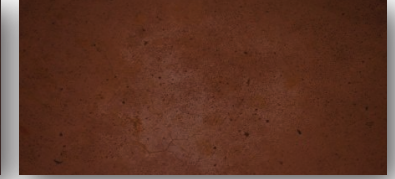

SunStain SunDye

Exterior/Interior

■ **Light Gray**

■ **Medium Gray**

■ **Dark Gray**

■ **White**

■ **Light Buff**

■ **Buff**

■ **Lime**

■ **Teal**

■ **Raw Sienna**

■ **Caramel**

■ **Dark Walnut**

■ **Chocolate Brown**

■ **Glacier**

■ **Forest Green**

■ **Burnt Sienna**

■ **Egg Plant**

■ **Dixie Red**

■ **Sand**

■ **Turquoise**

■ **Saddle Brown**

■ **Old English Red**

■ **Gold**

■ **Green**

■ **Midnight Black**

*Colors shown are approximate. Colors will vary depending on substrate color and amount of material applied.

Description & Key Benefits

SUNDEK offers 24 SunDye colors ranging from rich earth tones to vibrant, vivid color. SunDye is a translucent, UV stable dye, formulated using a color that is designed to penetrate interior and exterior cementitious surfaces. These fast and affordable dyes are water soluble and can be used with our SUNDEK overlay systems as well as a stand-alone coloring system on existing, plain, or stamped concrete.